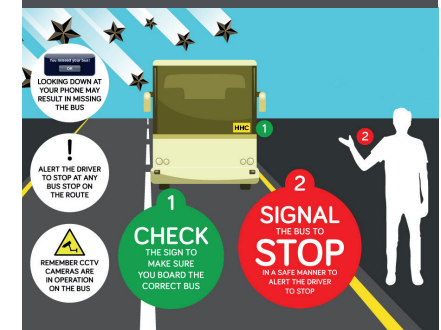

For more information please contact
Yelloway on 0161 287 2233

Students to show Driver their pass
when boarding the coach
CCTV on all vehicles

RETURN JOURNEY

All buses arrive at Middleton Campus: Monday - Friday at 4pm and depart at 4.10pm.

PLEASE NOTE: Bus times for timing guidance - the bus will depart from the bus stops at the times detailed.

YOU MAY REQUEST THE BUS TO STOP AT ANY BUS STOP ALONG THE ROUTE.

Information correct at time of printing.