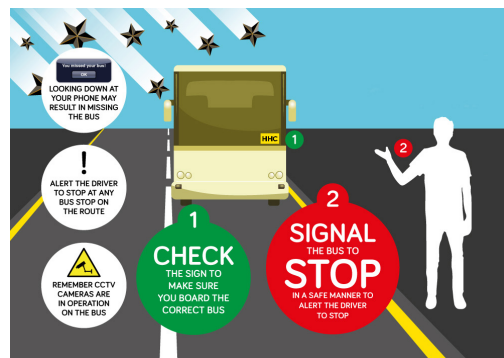

For more information please contact
Yelloway on 0161 287 2233

RETURN JOURNEY

All routes departure from Middleton
Campus: Monday - Friday at 4pm.

PLEASE NOTE: Bus times for timing
guidance - the bus will depart from the
bus stops at the times detailed.

**YOU MAY REQUEST THE BUS TO STOP
AT ANY BUS STOP ALONG THE ROUTE.**

Information correct at time of printing.

Hopwood Hall College
& University Centre

CONDITIONS OF SERVICE

Conditions of Service

The bus service is of the highest quality and meets statutory health and safety requirements. When using the bus service the College expects the following standards of behaviour: