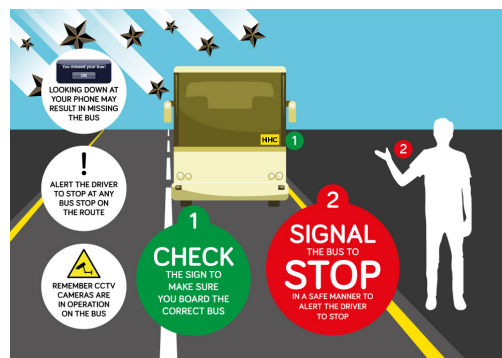

H4 FROM MILNROW

Kiln Lane, opposite Tim Bobbin OL16 3LH	7:45
Hollingworth Road, Smithybridge	7:50
Lake Bank	7:52
Littleborough Centre, (Wheatsheaf Pub)	7:55
Halifax Road, Dearnley	8:00
Birch Road	8:05
Wardle Road	8:10
Halifax Road	8:20
Newgate (Rochdale Campus)	8:25
Manchester Road, Sudden	8:30
Manchester Road, Slattocks	8:35
Middleton Campus	8:40

H8 FROM NORDEN

Rochdale Pilates, Bury Road, OL11 4EE	7:52
War Office Road	7:59
Norden Road	8:00
Bagslate Moor Road	8:01
Edenfield Road, Norden terminus	8:06
Caldershaw Road	8:11
Ings Lane	8:13
Phoenix Street	8:14
Edenfield Road/Sandy Lane	8:16
Roch Valley Way	8:20
Manchester Road, Sudden (Tesco)	8:26
Manchester Road, Slattocks	8:32
Middleton Campus	8:36

RETURN JOURNEY

All routes departure from Middleton Campus:
Mon - Thurs - 16.10 Friday - 15.10

PLEASE NOTE: Bus times for timing guidance - the bus will depart from the bus stops at the times detailed.

YOU MAY REQUEST THE BUS TO STOP AT ANY BUS STOP ALONG THE ROUTE.

Information correct at time of printing
- November 2018.

For more information please contact
Yelloway on 0161 287 2233