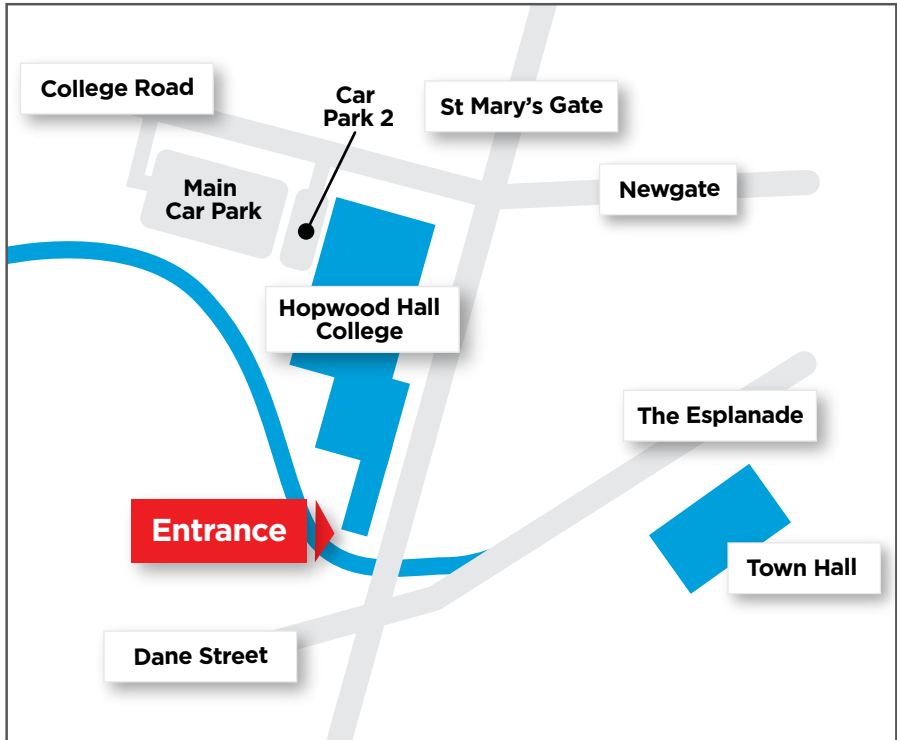

Free parking is to the rear of the main campus building and is accessible from College Road.

As the main car park is closed in the evenings diners can also use car park 2.

St Mary's Gate | Rochdale | OL12 6RY  
Tel. 01706 751107 Email. [riversiderestaurant@hopwood.ac.uk](mailto:riversiderestaurant@hopwood.ac.uk)  
[www.riversiderestaurant.biz](http://www.riversiderestaurant.biz)